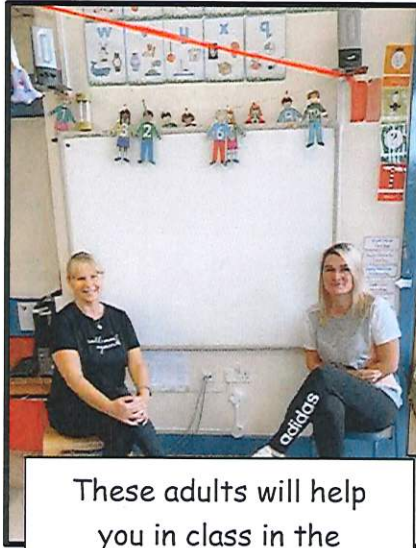

# Nursery class

This is the new gate you will use to come into school; it is at the bottom of the front yard near church entrance

We will come into school through this door, which will take you into the cloakroom

We will come into class through this door, where we will see our adults and friends

This is your class teacher, Miss Roberts

These adults will help you in class in the morning. Miss Pitman and Mrs Wellings