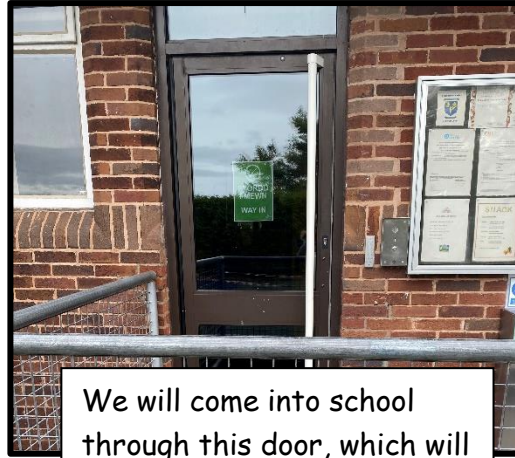

# Reception class

This is the new gate you will use to come into school; it is at the bottom of the front yard near church entrance

We will come into school through this door, which will take you into the cloakroom

We will come into class through this door, where we will see our adults and friends

This is your class teacher, Miss Roberts

These adults will help you in class in the morning. Miss Pitman and Miss Jones